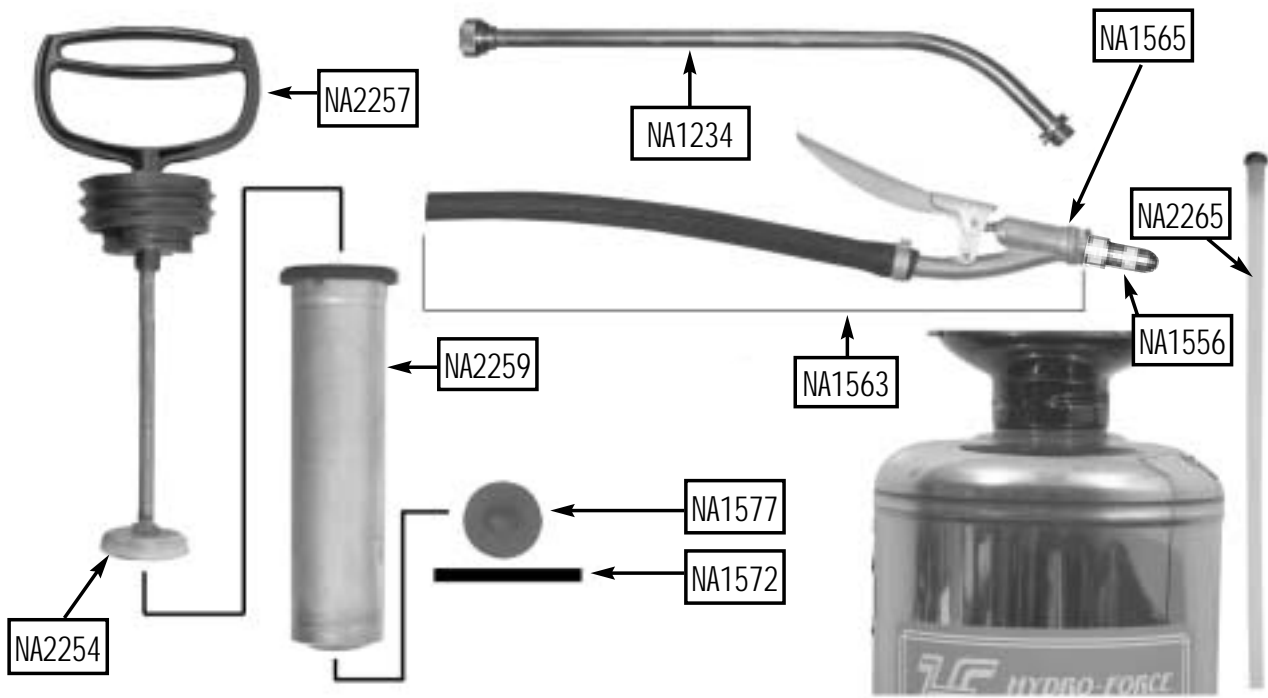

AS21 2 Gal. Stainless Steel Sprayer

ITEM#	PART DESCRIPTION
NA1234	Extension, 12" Brass
NA1556	ConeJet Adjustable
NA1563	Hose, Shutoff, Nozzle, Clamp
NA1565	Shut Off, Nozzle, Clamp
NA1572	Rubber Top Ring
NA1577	Rubber Check Valve
NA2254	Plunger Cup
NA2257	Plunger Rod Assy 7" (includes NA2254)
NA2259	Pump Barrel 7", Brass (Incl. NA1577, NA1572)
NA2265	Outlet Tubing